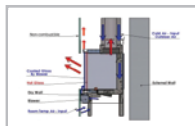

Optional Double Glass